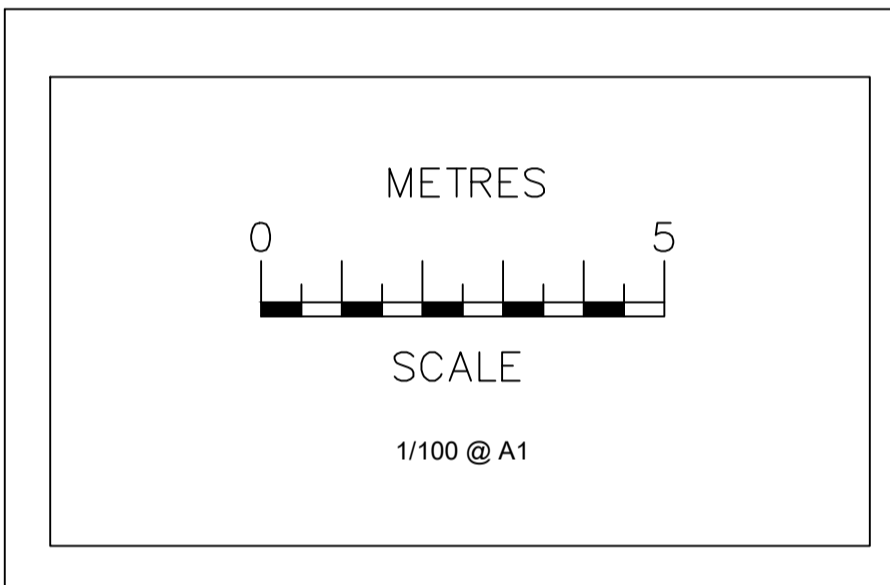

- Legend**
- 400 Volt Switch
 - Broadband
 - socket outlet (lighting)
 - shaver point
 - blank socket
 - socket in floor
 - Baller Control
 - Fuse
 - Fuse + switch
 - double socket outlet
 - double socket outlet (switched)
 - dinner switch (multiple)
 - smart light switch
 - single pole one way switch
 - double lighting switch
 - television point
 - ⊕ lighting points
 - lighting strip
 - ☎ telephone socket
 - ⌂ Front door intercom
 - ⌂ Floor to cill, cill to head window height
 - ⌂ Floor to ceiling height
 - ⌂ water pipe top
 - ⊥ vent
 - ⊙ speaker
 - ⊙ smoke alarm
 - ⊠ Temperature Thermostat
 - ⊠ Water Thermostat
 - ⊠ Break Glass - Fire
 - ⊠ Misc. Fire Detection
 - ⊕ Sprinkler
 - ⊠ Alarm control
 - ⊗ extractor
 - ⊙ Motion Sensor
 - ⬤ Unknown Electrical on Wall
 - ⬤ Unknown Electrical Ceiling
 - ⊠ Vent
 - ⊠ Hand Dryer

THIS DRAWING IS THE PROPERTY OF THE CLIENT AND IS NOT TO BE REPRODUCED OR COPIED IN ANY MANNER WITHOUT THE WRITTEN PERMISSION OF THE CLIENT.

No.	Revision/Issue	Date

Client
 Address
 Kingsbourne House, 229-231 High Holborn, London
 Camden WC1V 7DA
 Project
 Kingsbourne House
 Scales
 1/100 @ A1

Surveyed S.i	Drawn C.C	Checked e.e	Sheet 06/08
Date 30/07/2025	Drawing No 2025-207-MEA- KINGSBOURNE H		

4TH FLOOR V4
 BUILDING SCALE: 1/100