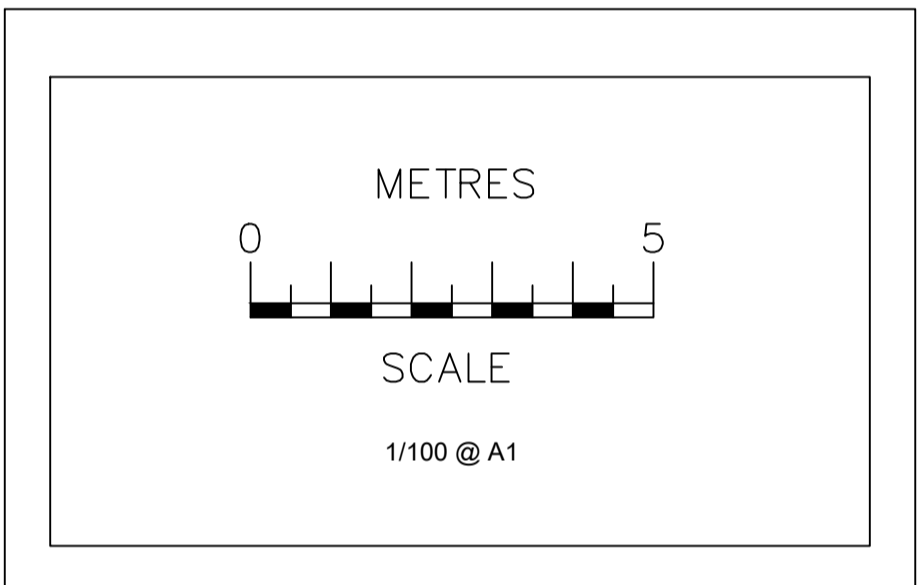

- Legend**
- 400 Volt Switch
 - Broadband
 - socket outlet (lighting)
 - shaver point
 - blank socket
 - socket in floor
 - Baller Control
 - Fuse
 - Fuse + switch
 - double socket outlet
 - double socket outlet (switched)
 - dinner switch (multiple)
 - smart light switch
 - single pole one way switch
 - double lighting switch
 - television point
 - ⊕ lighting points
 - lighting strip
 - ☎ telephone socket
 - ⊕ front door intercom
 - ⊕ Floor to cill, cill to head window height
 - ⊕ Floor to ceiling height
 - ⊕ water pipe top
 - ⊕ vent
 - ⊕ speaker
 - ⊕ smoke alarm
 - ⊕ Temperature Thermostat
 - ⊕ Water Thermostat
 - ⊕ Break Glass - Fire
 - ⊕ Misc. Fire Detection
 - ⊕ Sprinkler
 - ⊕ Alarm control
 - ⊕ extractor
 - ⊕ Motion Sensor
 - ⊕ Unknown Electrical on Wall
 - ⊕ Unknown Electrical Ceiling
 - ⊕ Vent
 - ⊕ Hand Dryer

Project
Kingsbourne House

Scales
1/100 @ A1

Surveyed S.i	Drawn C.C	Checked e.e	Sheet
Date 30/07/2025			03/08
Drawing No 2025-207-MEA- KINGSBOURNE H			

4TH FLOOR V2
BUILDING SCALE: 1/100